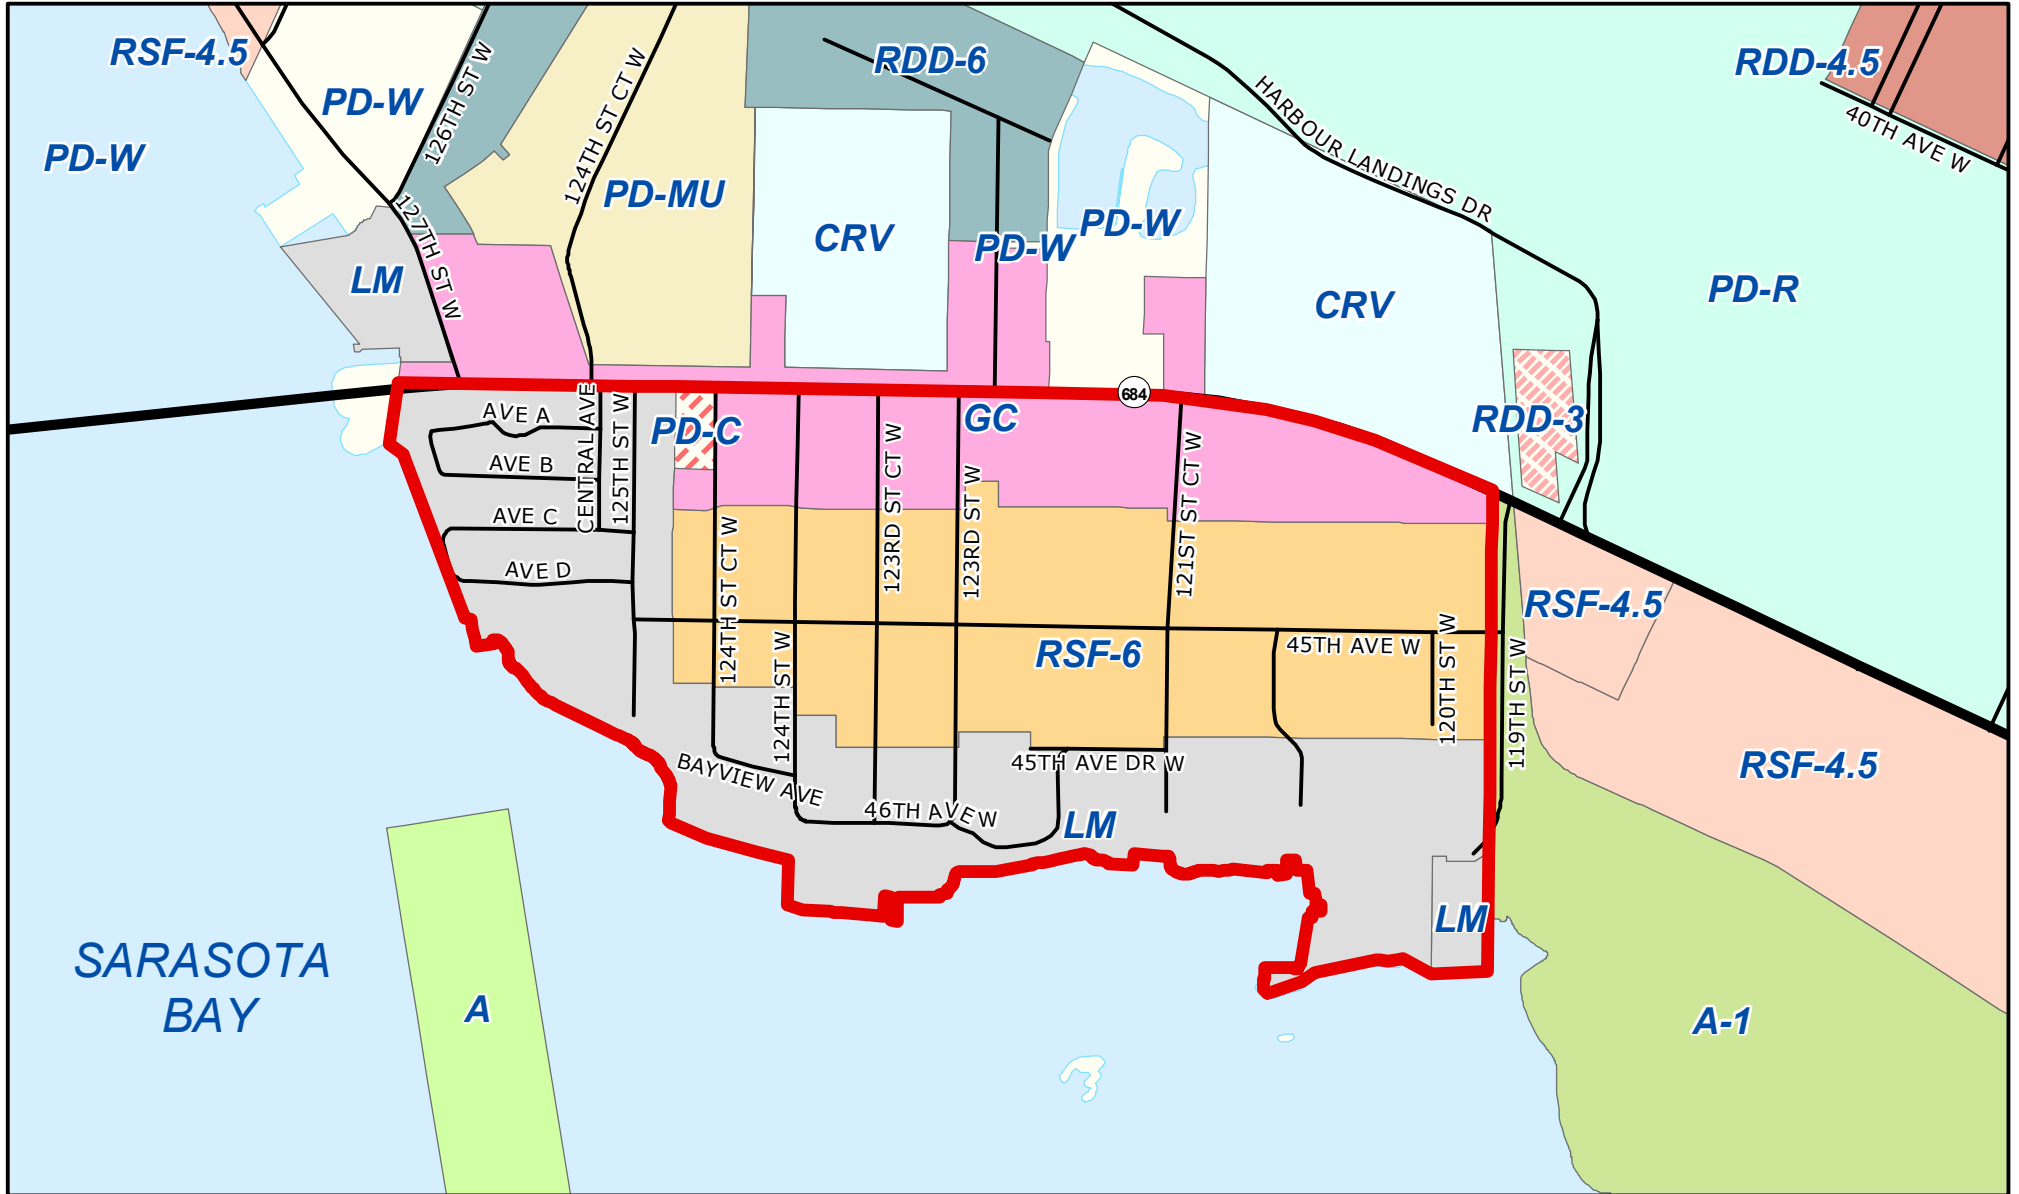

CORTEZ VILLAGE - ZONING

CORTEZ VILLAGE BOUNDARY